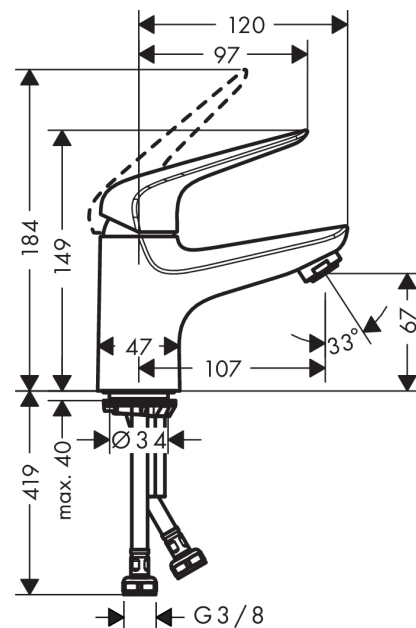

##### product features

- ComfortZone 70
- projection 107 mm
- normal spray
- ceramic cartridge
- temperature limitation adjustable
- suitable for continuous flow water heaters
- connection type: G 3/8 connections
- connection dimension: DN15

#### Product image

#### Scale drawing